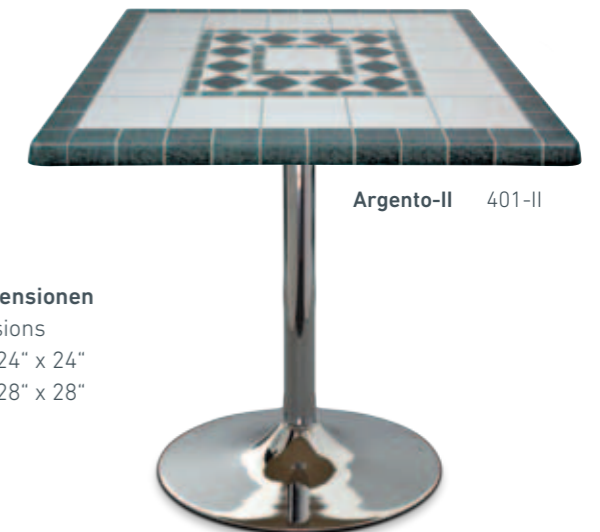

Tischplatte Dimensionen
Tabletop dimensions
60 cm x 60 cm, 24" x 24"
70 cm x 70 cm, 28" x 28"