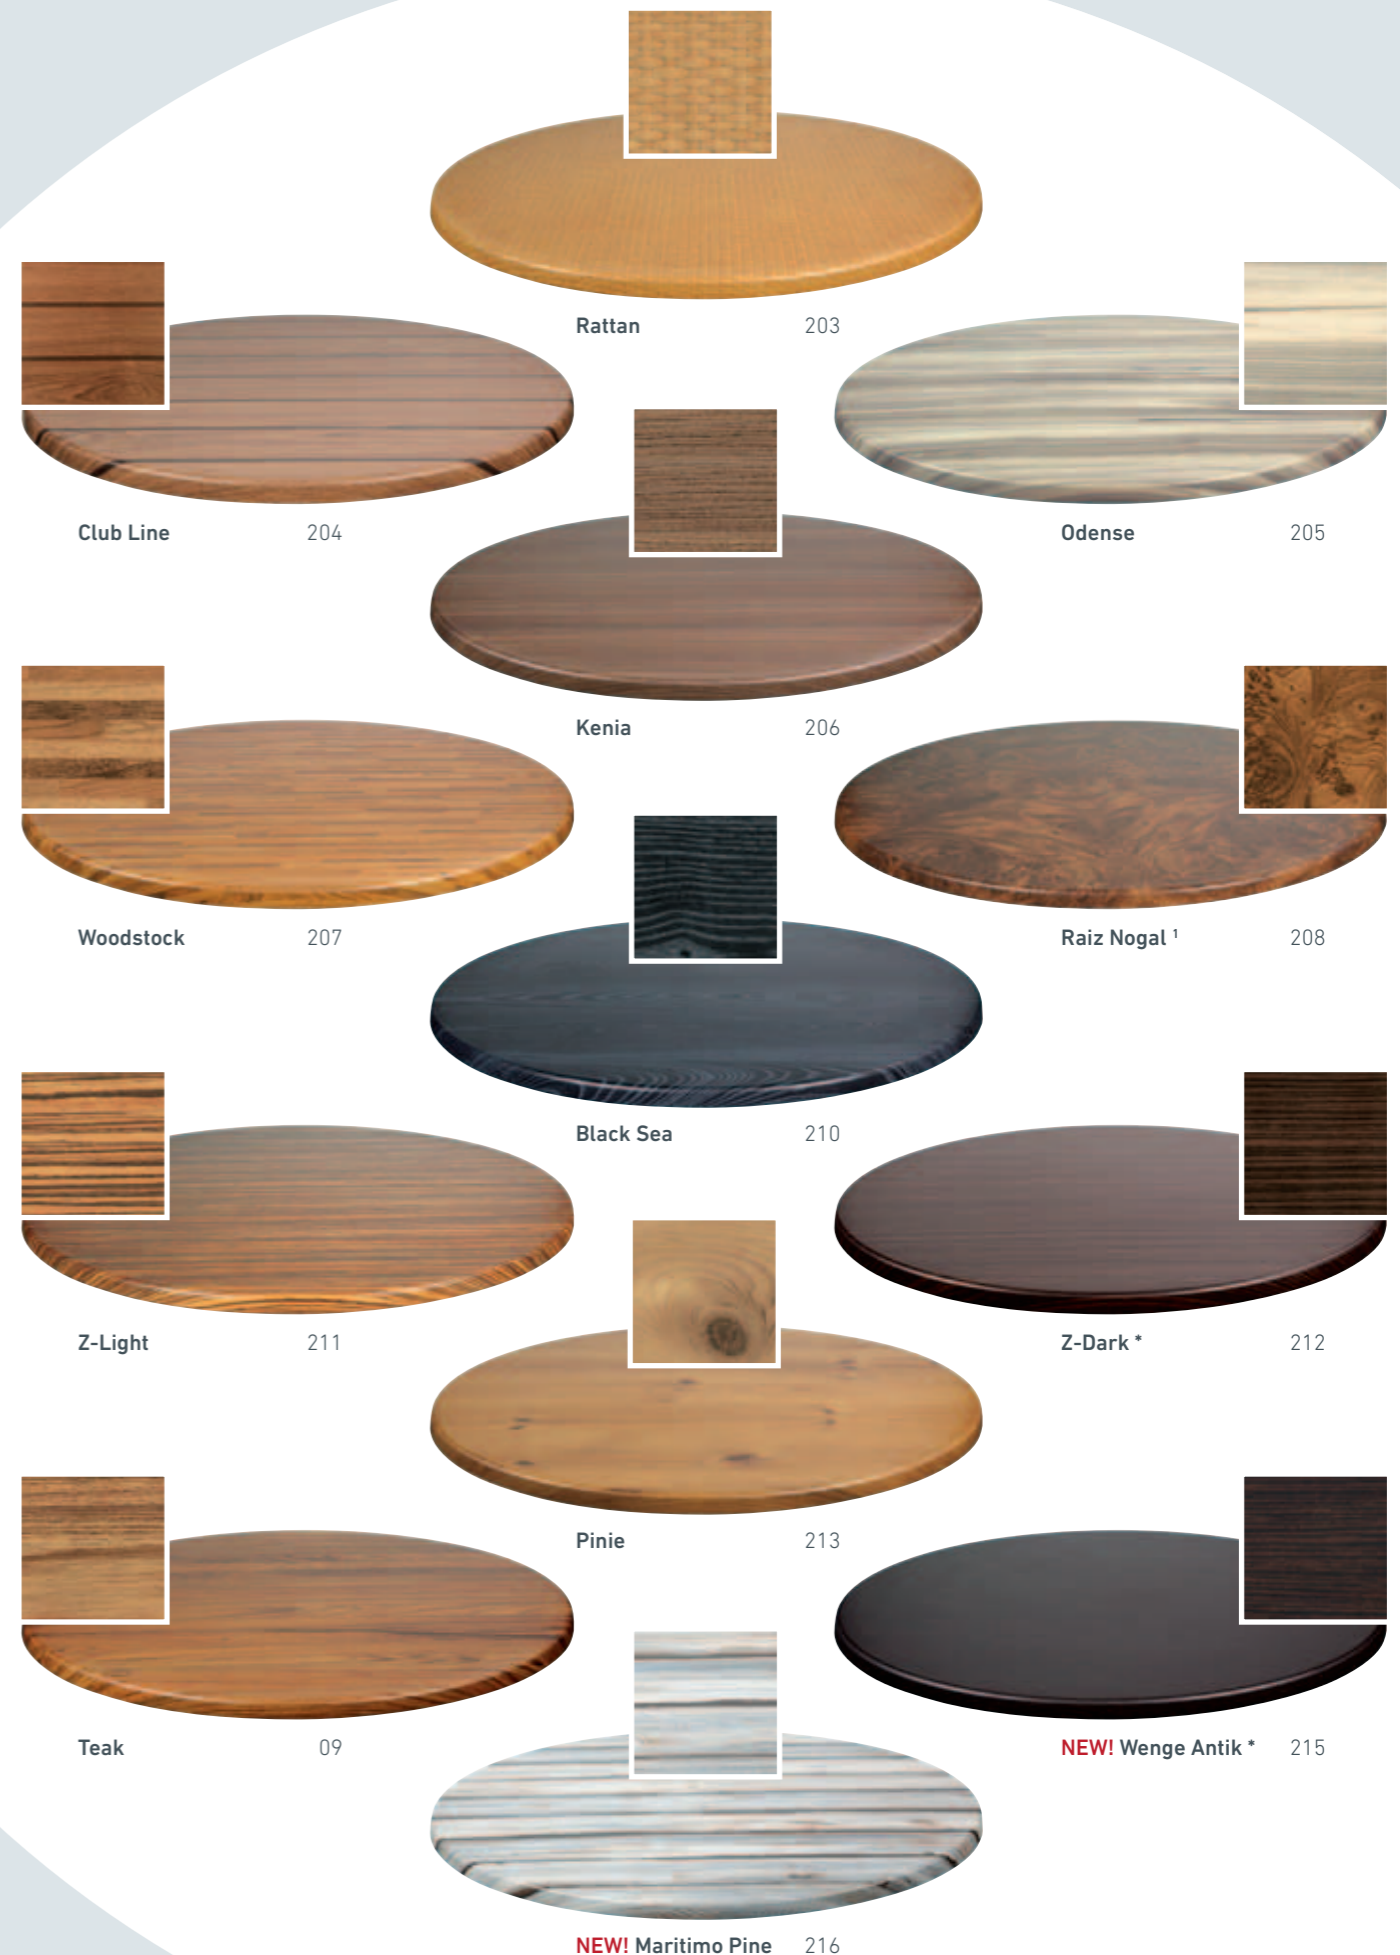

jetzt noch kratzfester und widerstandsfähiger | now with even better scratch resistance and more durability