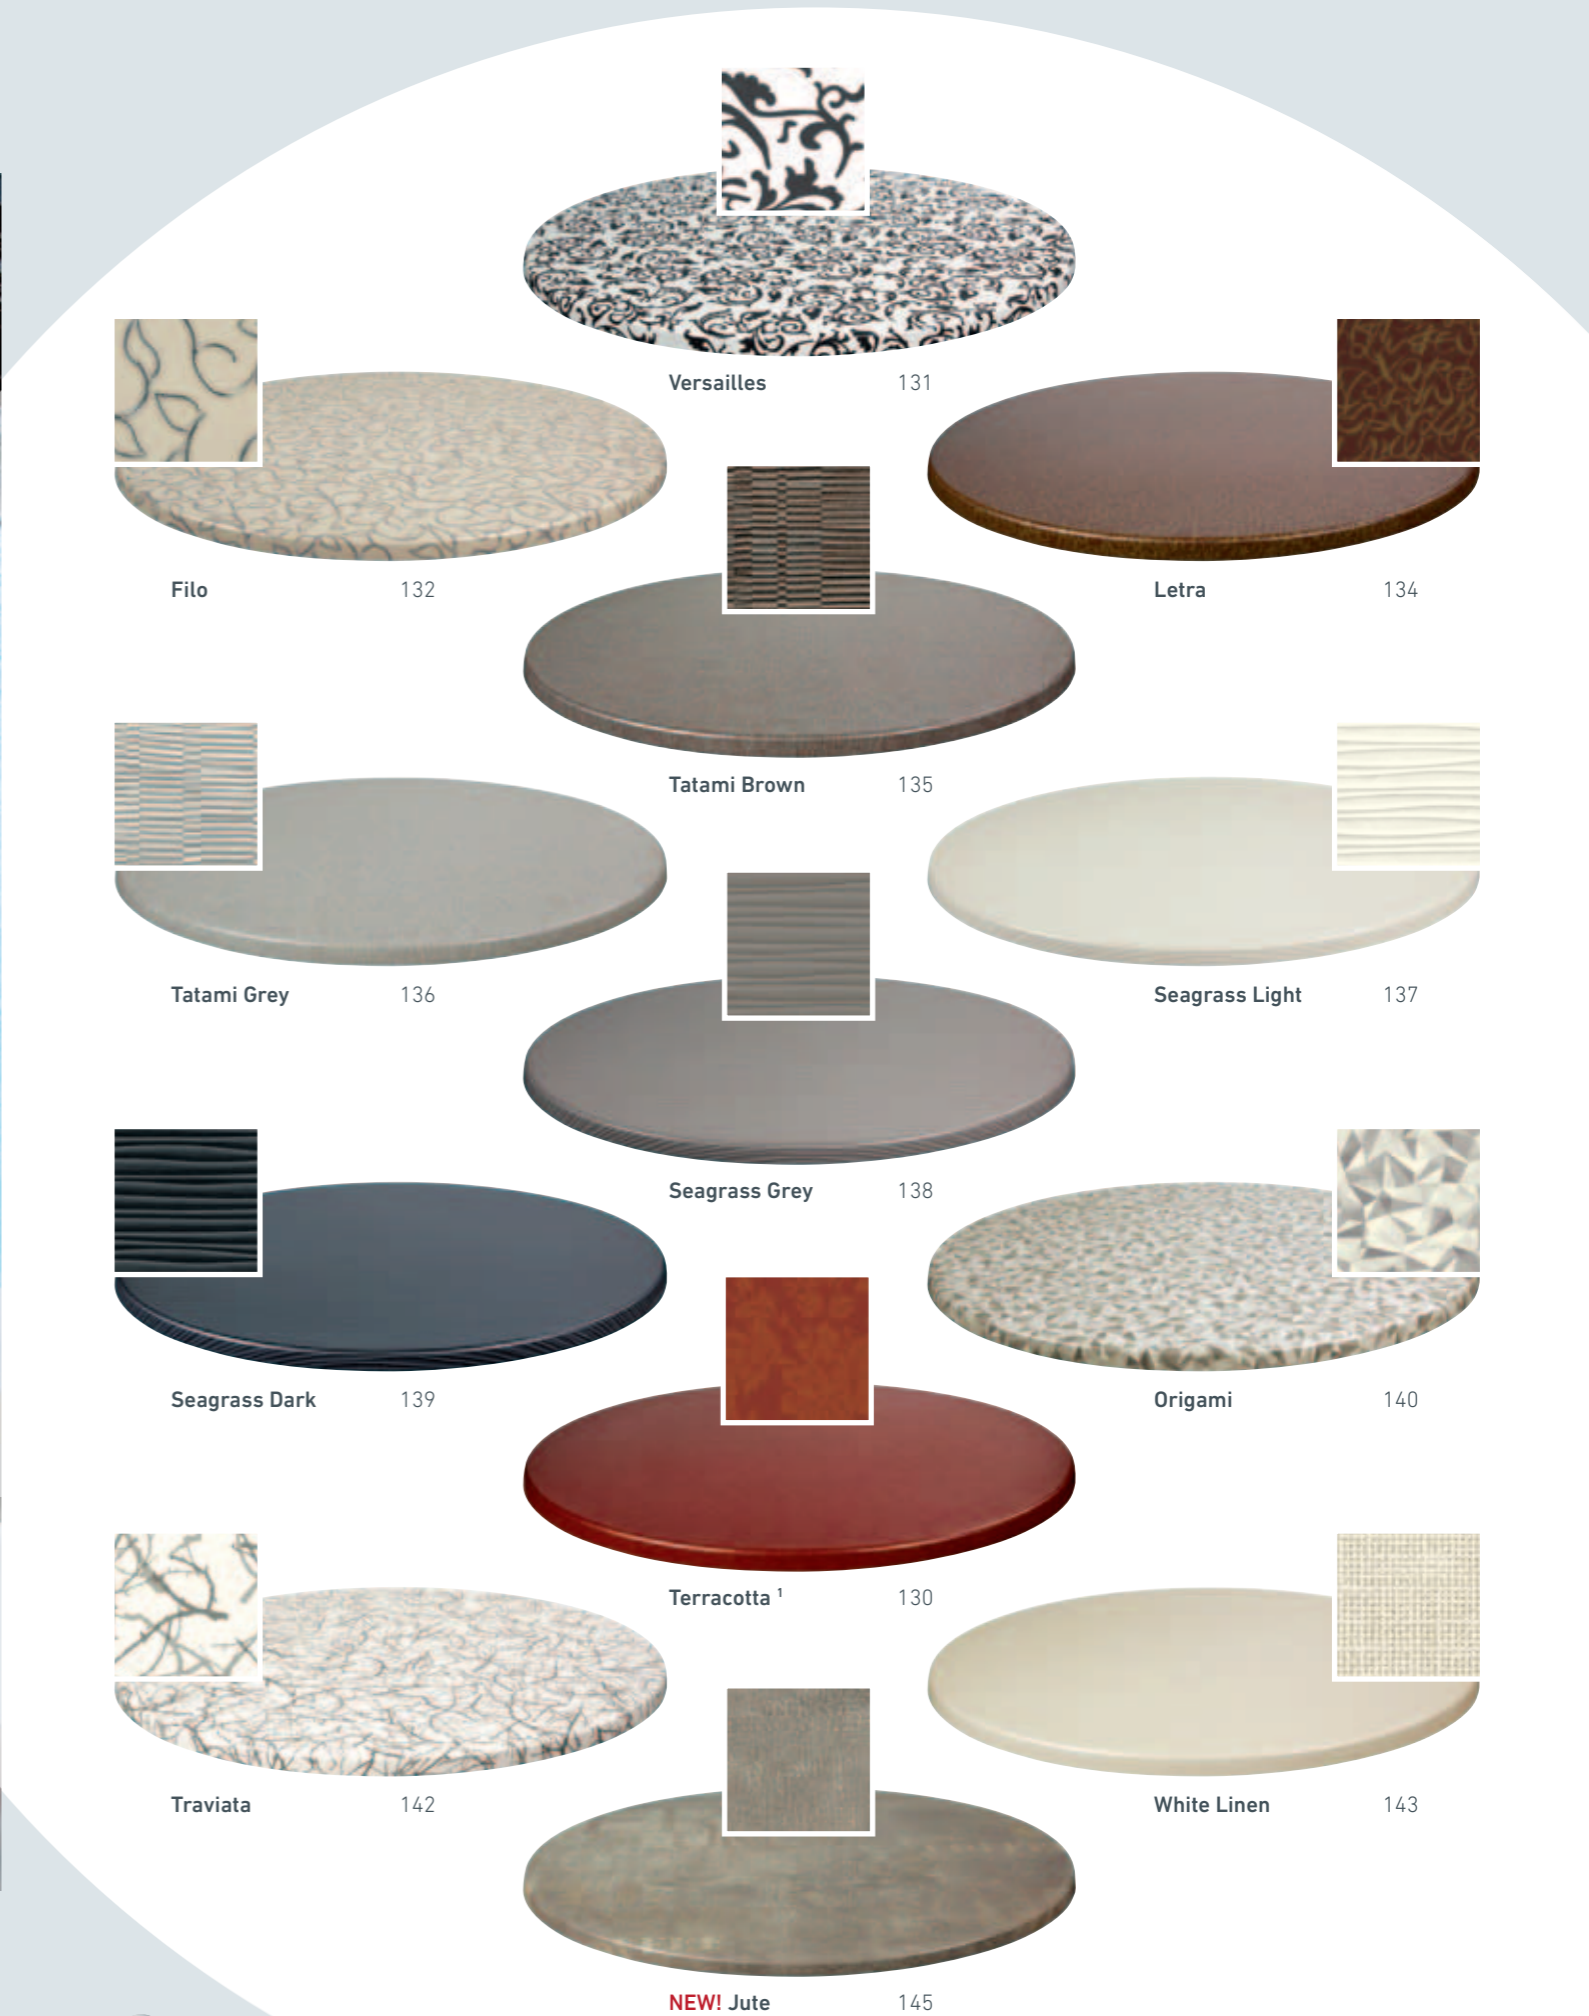

- Versailles 131
- Filo 132
- Letra 134
- Tatami Brown 135
- Tatami Grey 136
- Seagrass Light 137
- Seagrass Grey 138
- Seagrass Dark 139
- Origami 140
- Terracotta¹ 130
- Traviata 142
- White Linen 143
- **NEW!** Jute 145

¹ Verfügbarkeit auf Anfrage. | Availability on request.

XD Die mit * gekennzeichneten Dekore verfügen über keine XD Oberfläche. | Decors marked with * are not available with XD surface.